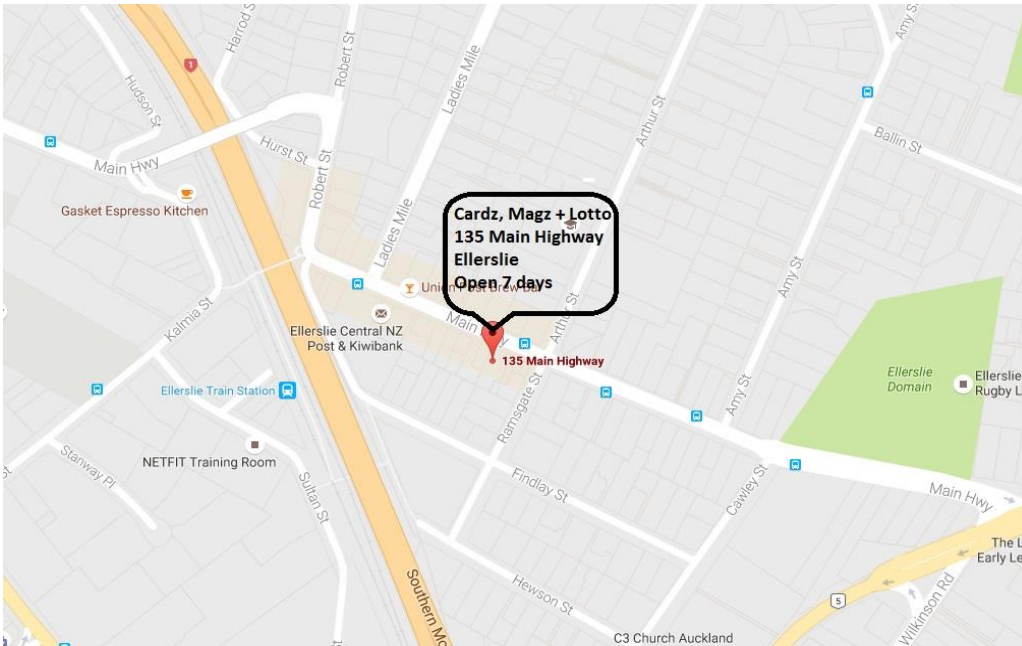

## Eagle TV Ltd Location Maps

You can deliver your order any time at our Ellerslie drop-off and pick-up centre at the Cardz, Magz and LOTTO Shop at 135 Main Highway, Ellerslie. They are open 7 days and no appointment is needed. Phone us on 0800 324 538 for details.