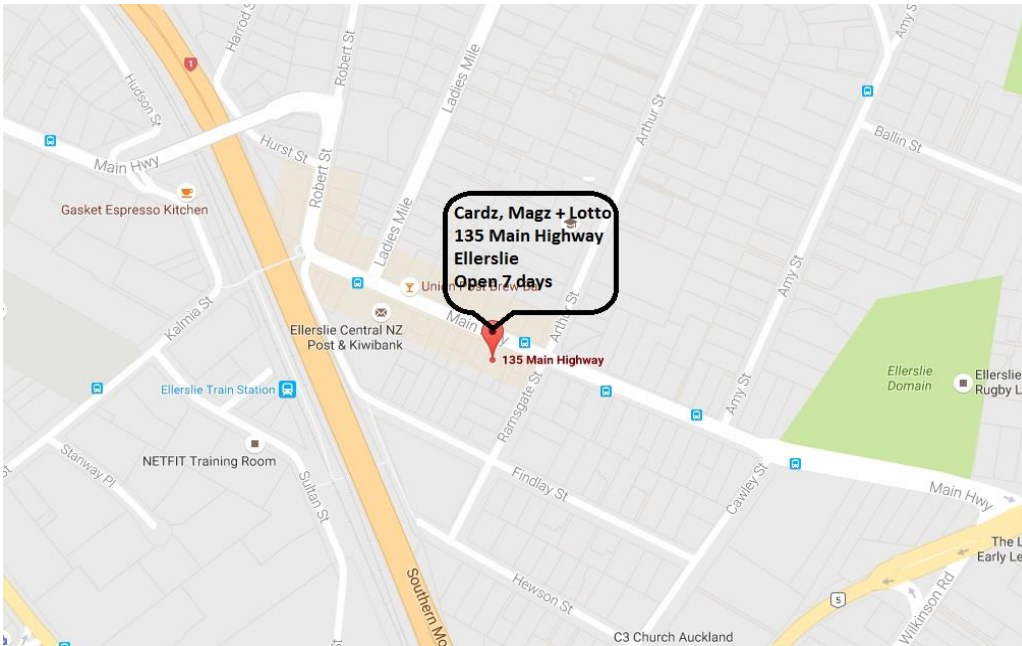

Eagle TV Ltd Location Maps

You can deliver your order any time at our Ellerslie drop-off and pick-up centre at the Cardz, Magz and LOTTO Shop at 135 Main Highway, Ellerslie. They are open 7 days and no appointment is needed. Phone us on 0800 324 538 for details.